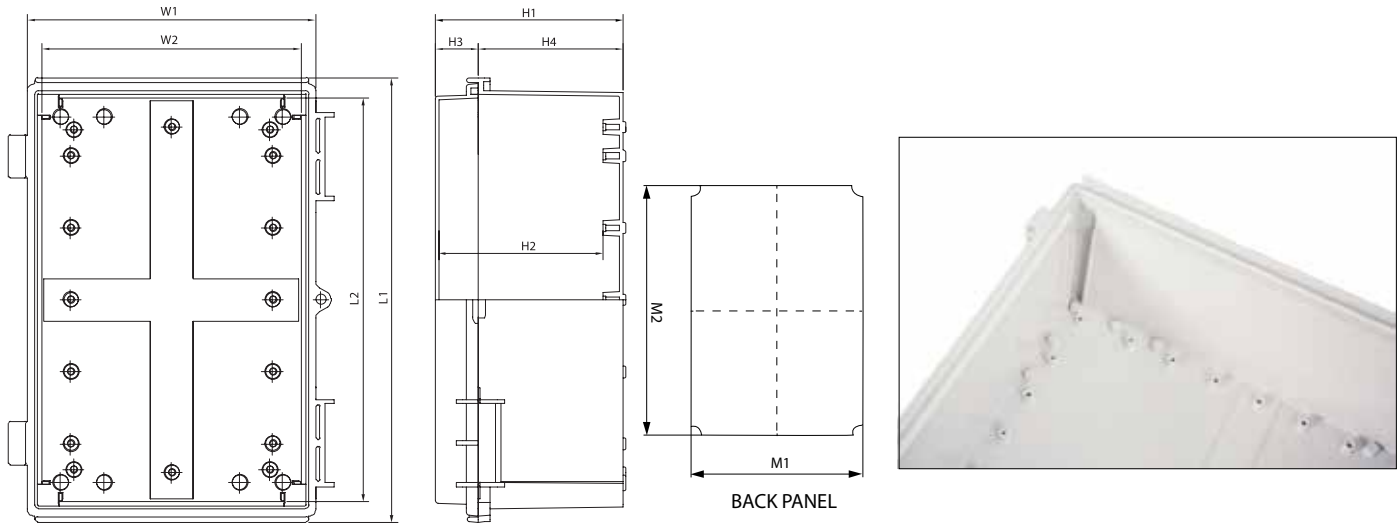

Dimensions

Enclosure Sizes						Back Panel (M1xM2)
Outside Dimensions			Inside Dimensions			
Size (W1xL1xH1)		Cover (H3)	Base (H4)	Size (W2xL2xH2)		
mm	inch	mm	mm	mm	Inch	mm
100x150x75	3.94x5.91x2.95	25	50	78x128x61	3.07x5.04x2.40	74x124
100x150x95	3.94x5.91x3.74	25	70	78x128x81	3.07x5.04x3.19	74x124
150x150x95	5.91x5.91x3.74	25	70	131x131x82	5.16x5.16x3.23	124x124
160x10x105	6.30x8.27x4.13	25	80	138x188x92	5.43x7.40x3.62	130x180
160x210x135	6.30x8.27x5.32	25	110	138x188x122	5.43x7.40x4.80	130x180
160x260x105	6.30x10.24x4.13	25	80	134x235x92	5.28x9.25x3.62	128x228
160x260x135	6.30x10.24x5.32	25	110	134x235x122	5.28x9.25x4.80	128x228
210x210x135	8.27x8.27x5.32	25	110	185x185x120	7.28x7.28x4.72	180x180
190x280x100	7.48x11.02x3.94	30	70	164x253x85	6.46x9.96x3.35	155x245
200x250x160	7.87x9.84x6.30	30	130	173x223x143	6.81x8.78x5.63	165x215
200x300x130	7.87x11.81x5.12	30	100	174x273x115	6.85x10.75x4.53	160x260
200x300x160	7.87x11.81x6.30	30	130	174x273x145	6.85x10.75x5.71	160x260
200x300x180	7.87x11.81x7.09	30	150	174x273x165	6.85x10.75x6.50	160x260
200x300x210	7.87x11.81x8.27	30	180	174x273x195	6.85x10.75x7.68	160x260
250x300x160	9.84x11.81x6.30	30	130	223x273x143	8.78x10.75x5.63	215x265
250x350x160	9.84x13.78x6.30	30	130	229x329x145	9.02x12.95x5.71	210x310
250x350x180	9.84x13.78x7.09	30	150	229x329x165	9.02x12.95x6.50	210x310
300x300x160	11.81x11.81x6.30	30	130	273x273x150	10.75x10.75x5.91	260x260
300x300x180	11.81x11.81x7.09	30	150	273x273x170	10.75x10.75x6.69	260x260
300x400x160	11.81x15.75x6.30	30	130	280x380x145	11.02x14.96x5.71	260x360
300x400x180	11.81x15.75x7.09	30	150	280x380x165	11.02x14.96x6.50	260x360
300x400x230	11.81x15.75x9.06	30	200	280x380x213	11.02x14.96x8.39	260x360
350x450x170	13.78x17.72x6.69	40	130	415x315x160	16.34x12.40x6.30	300x400
350x450x210	13.78x17.72x8.27	40	170	415x315x200	16.34x12.40x7.87	300x400
400x500x170	15.75x19.69x6.69	40	130	464x364x160	18.27x14.33x6.30	350x450
400x500x210	15.75x19.69x8.27	40	170	464x364x200	18.27x14.33x7.87	350x450
510x610x160	20.08x24.02x6.30	35	125	470x570x145	18.50x22.44x5.71	444x544
510x610x200	20.08x24.02x7.87	35	165	470x570x182	18.50x22.44x7.17	444x544
510x710x200	20.08x27.95x7.87	35	165	470x670x182	18.50x26.38x7.17	444x644
610x710x200	24.02x27.95x7.87	35	165	570x670x182	22.44x26.38x7.17	544x644
610x810x260	24.02x31.89x10.24	35	225	570x770x242	22.44x30.32x9.53	544x744