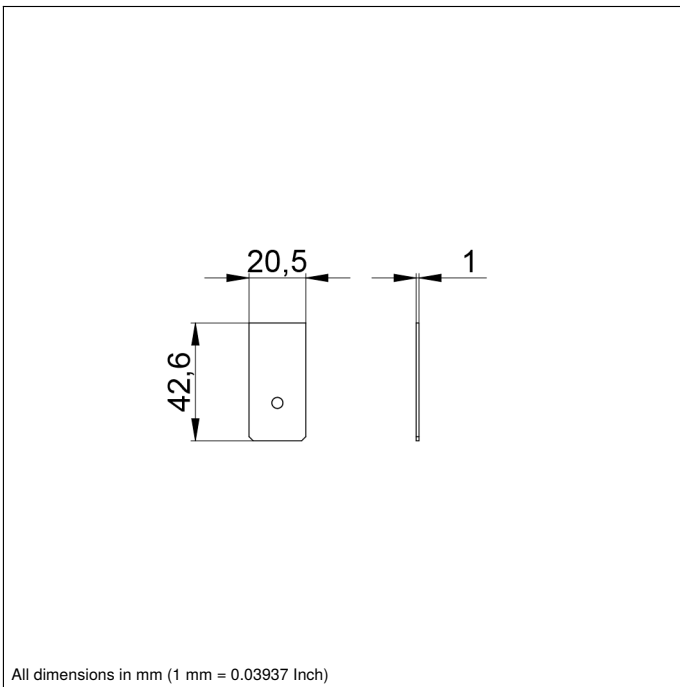

#### Mechanical Data

Material	Glass
Packaging unit	10 Pieces

All dimensions in mm (1 mm = 0.03937 Inch)