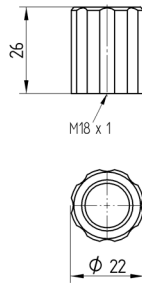

Sleeve Nut

M18 x 1

UEM18KU-01

Part Number

Technical Data

Mechanical Data	
Height	26 mm
Material	Plastic PBT
Packaging unit	10 Pieces

All dimensions in mm (1 mm = 0.03937 Inch)