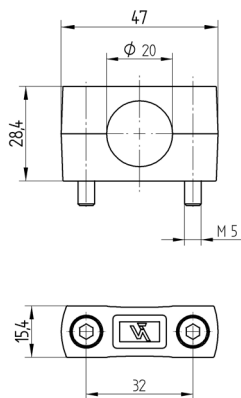

Mounting Clamp for \varnothing 20 mm

BEF-SET-05

Part Number

Technical Data

Mechanical Data

Material	Plastic
Packaging unit	1 Piece
Mounting Number	140

● Plastic

All dimensions in mm (1 mm = 0.03937 Inch)