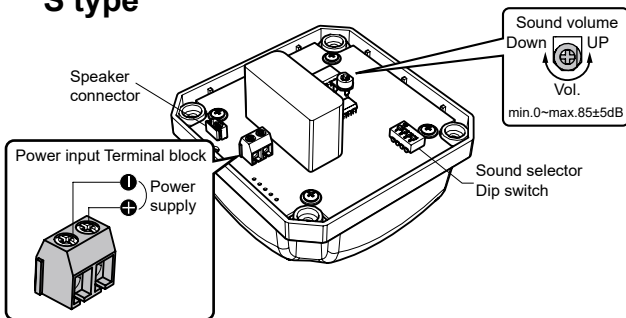

S type

Sound Selection Guide for S Type

No.	Dip Switch	Tone	1	2	3	4	1	2	3	4
0	ON OFF ON OFF ON OFF ON OFF	Mute(off)	0	0	0	0	0	0	0	0
1	ON OFF ON OFF ON OFF ON OFF	Emergency vehicle	1	0	0	0	0	0	0	0
2	ON OFF ON OFF ON OFF ON OFF	Ambulance	0	1	0	0	0	0	0	0
3	ON OFF ON OFF ON OFF ON OFF	Fire vehicle	1	1	0	0	0	0	0	0
4	ON OFF ON OFF ON OFF ON OFF	Car clock	0	0	1	0	0	0	0	0
5	ON OFF ON OFF ON OFF ON OFF	Vehicle back-beep	1	0	1	0	0	0	0	0
6	ON OFF ON OFF ON OFF ON OFF	Doorbell	0	1	1	0	0	0	0	0
7	ON OFF ON OFF ON OFF ON OFF	Pipipi	1	1	1	0	0	0	0	0
8	ON OFF ON OFF ON OFF ON OFF	Telephone ringing	0	0	0	1	0	0	0	0
9	ON OFF ON OFF ON OFF ON OFF	Telephone	1	0	0	1	0	0	0	0
10	ON OFF ON OFF ON OFF ON OFF	General Alarm	0	1	0	1	0	0	0	0
11	ON OFF ON OFF ON OFF ON OFF	Spinning song	1	1	0	1	0	0	0	0
12	ON OFF ON OFF ON OFF ON OFF	Serenade-Haydn	0	0	1	1	0	0	0	0
13	ON OFF ON OFF ON OFF ON OFF	Orpheus in the Underworld	1	0	1	1	0	0	0	0
14	ON OFF ON OFF ON OFF ON OFF	Melody	0	1	1	1	0	0	0	0
15	ON OFF ON OFF ON OFF ON OFF	Home sweet home	1	1	1	1	0	0	0	0