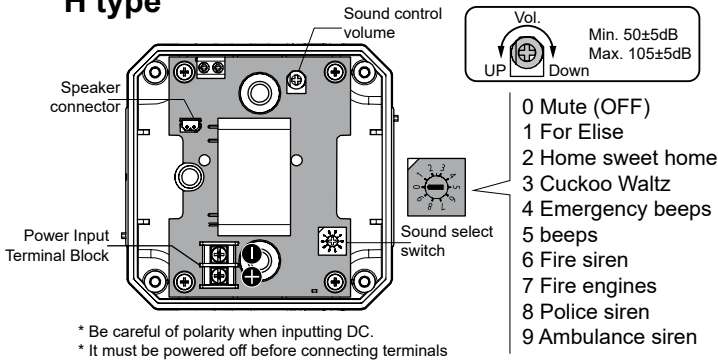

MQV S/H Series

D95mm Cube Multi-Tone Sounder

- Built-in 5 or 15W speaker
- Volume adjustable up to 85dB or 105dB
- 9 to 15 tones for a diverse range of applications
- IP 55 to 65

Ordering Information

MQV - H15 FF R
 ① ② ③

① Type	S9	Speaker 9ch Sound type
	H15	Horn speaker 15ch Sound type
② Power Supply	00	12 ~ 24VDC
	FF	110~220VAC
③ Cover Color	R	Red
	B	Black

Connection Diagram

H type

Specifications

Power supply	12 ~ 24VDC, 110 ~ 220VAC (50/60Hz)	
Allowable voltage range	10.8V ~ 26.4VDC, 100 ~ 240VAC	
Current consumption (±10%)	S type	H type
	12~24VDC : 01.A 110~220VAC : 0.03A	12V~24VDC: 0.45A 110~220VAC: 0.20A
Volume control	Internal volume control	Internal volume control
Sound volume (max)	85±5dB (1M)	105±5dB (1M)
Sound type	Siren: 3ch Vehicle beep: 2ch Phone bell: 4ch Melody: 6ch	Melody : 3ch Signal : 3ch Siren : 3ch
	Weight	App. 380g (AC type)
Protection structure	IP55	IP65
Power cable insertion	Bottom of main body - Maximum cable diameter: Ø7mm Two external locations - Cable gland	
Connection	AC : 18 AWG DC : 22 AWG	
Color	Body - Black	Speaker cover - Black or Red
Material	Body - PA6	Speaker Cover - ABS
Insulation resistance	Over 100MΩ (500VDC mega between terminals and case)	
Withstand voltage	500VAC 50/60Hz 1 min(between terminals and case before)	
Vibration	0.75mm at 10~55Hz (cycle: 1minute)	
Temperature	Working temperature : -20 ~ 50°C Storage temperature: -20 ~ 70°C	
Operating humidity	45 ~ 85% RH	
Mounting method	Body bottom face fixing - Screw type (M6, 2EA)	