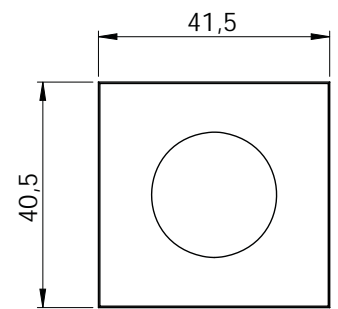

KT

Grommets, large

KT / KT-DPF large

KTMB large

Product Description

Cable grommets KT large accept a wide range of cable diameters from 16 to 35 mm. They are used with the cable entry frames & cord grips of product groups 1.11 & 1.12.

ATG adapter grommets provide the possibility to hold a small KT grommet to reduce the clamping range down to 1 mm.

Specifications KT gray

| | |
|-----------------------|---|
| Material | Elastomer |
| Flame class | UL94-Vo |
| IP rating | KT round, single: up to IP66/IP68 ATG/BTG: IP54 |
| UL type rating | up to UL type 4X (acc. to UL 50E) |
| Operating temperature | - 40°C to + 90°C (static) - 40°F to + 194°F (static) |
| Properties | Halogen-free, silicone-free |