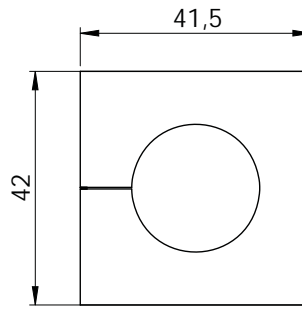

KT

Grommets, large

KT / KT-DPF large

KTMB large

Product Description

Cable grommets KT large accept a wide range of cable diameters from 16 to 35 mm. They are used with the cable entry frames & cord grips of product groups 1.11 & 1.12.

ATG adapter grommets provide the possibility to hold a small KT grommet to reduce the clamping range down to 1 mm.

Specifications KT gray

| | |
|-----------------------|---|
| Material | Elastomer |
| Flame class | UL94-Vo |
| IP rating | KT round, single: up to IP66/IP68 ATG/BTG: IP54 |
| UL type rating | up to UL type 4X (acc. to UL 50E) |
| Operating temperature | - 40°C to + 90°C (static) - 40°F to + 194°F (static) |
| Properties | Halogen-free, silicone-free |