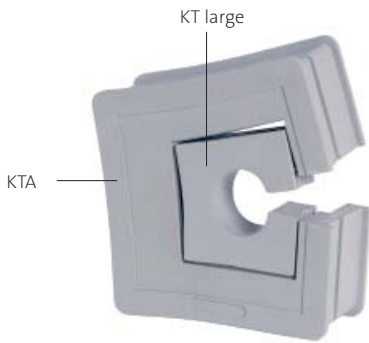

KTF

Grommets for KEL-JUMBO

1.11

Type	Order No.	Clamping range	PU
KTF 00	42371	Blank grommet	1
KTA	42370	Adapter grommet for KT large	1
KTF 34	42376	33 - 36 mm 1.299 - 1.417 "	1
KTF 38	42379	37 - 40 mm 1.457 - 1.575 "	1
KTF 42	42382	41 - 44 mm 1.614 - 1.732 "	1
KTF 46	42385	45 - 48 mm 1.772 - 1.89 "	1
KTF 50	42388	48 - 52 mm 1.89 - 2.047 "	1
KTF 54	42391	53 - 56 mm 2.087 - 2.205 "	1
KTF 58	42394	56 - 60 mm 2.205 - 2.362 "	1
KTF 62	42397	61 - 65 mm 2.402 - 2.559 "	1

Product Description

The grommets KTF are suitable for cable diameters up to 65 mm.

Suitable for KEL-JUMBO cable entry frames.

Cables with a comparatively smaller diameter can be utilized with KEL-JUMBO frames by using an adapter grommet.