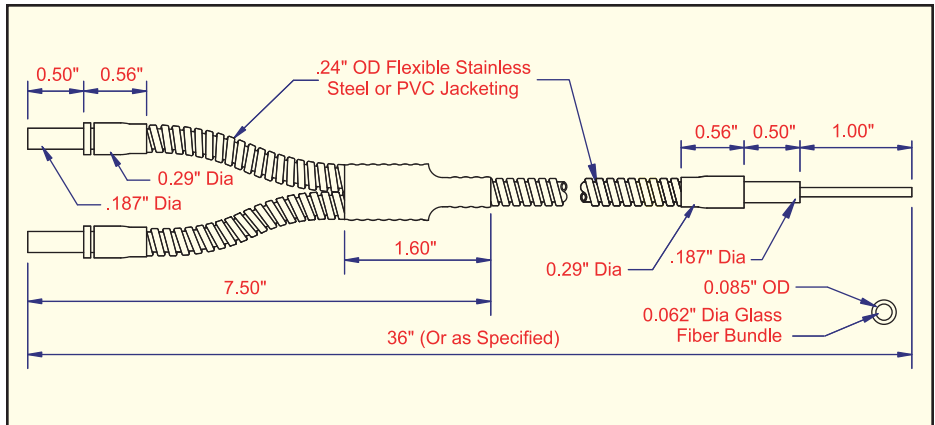

**Straight Needle Tip
Stainless Steel Jacket**

MODEL	BUNDLE SIZE
BF-B-36	.062"

PVC Monocoil Jacket

MODEL	BUNDLE SIZE
BF-B-36P	.062"