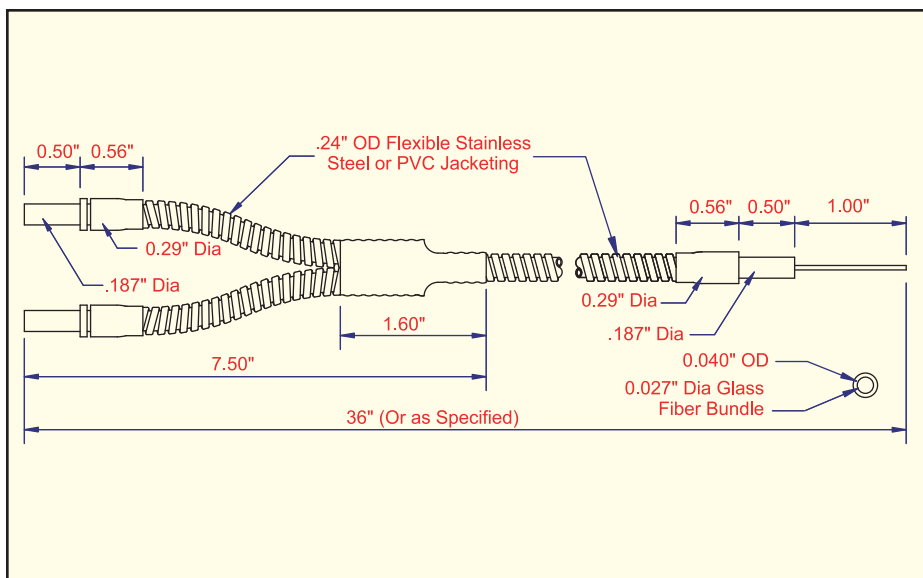

**Straight Needle Tip
Stainless Steel Jacket**

MODEL	BUNDLE SIZE
BF-J-36	.027"

PVC Monocoil Jacket

MODEL	BUNDLE SIZE
BF-J-36P	.027"