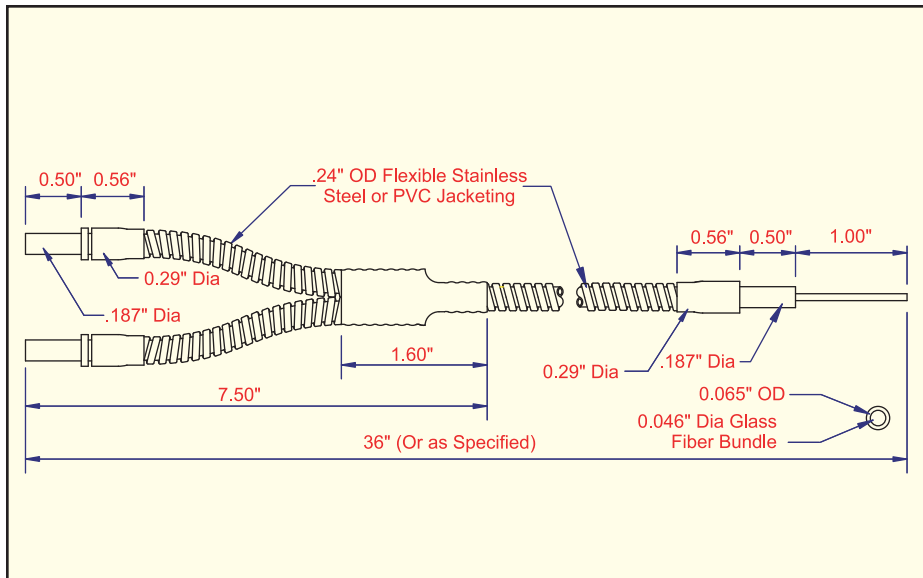

# Glass Bifurcated Light Guides

**Straight Needle Tip  
Stainless Steel Jacket**

MODEL	BUNDLE SIZE
BF-E-36	.046"

**PVC Monocoil Jacket**

MODEL	BUNDLE SIZE
BF-E-36P	.046"

**Right Angle Needle Tip  
Stainless Steel Jacket**