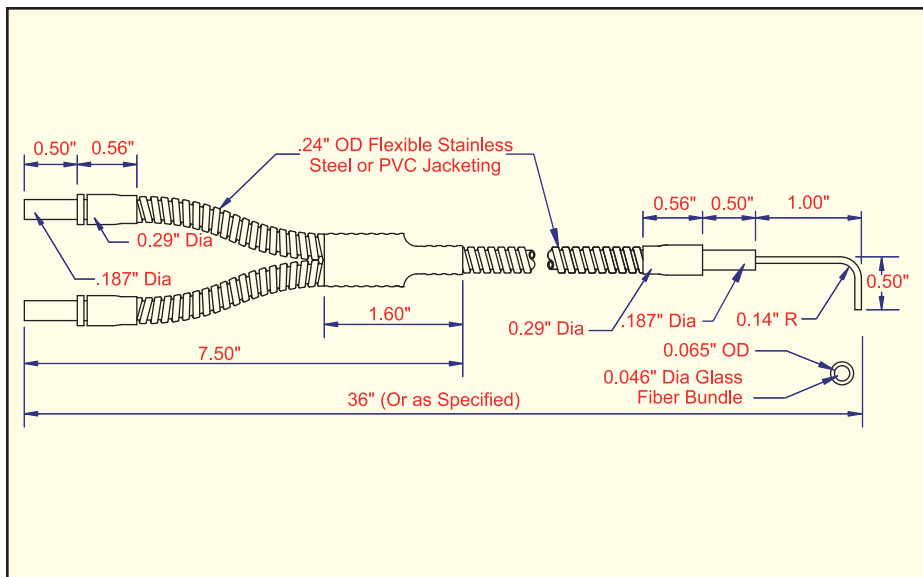

# Glass Bifurcated Light Guides

**Straight Needle Tip  
Stainless Steel Jacket**

MODEL	BUNDLE SIZE
BF-E-36	.046"

**PVC Monocoil Jacket**

MODEL	BUNDLE SIZE
BF-E-36P	.046"

**Right Angle Needle Tip  
Stainless Steel Jacket**