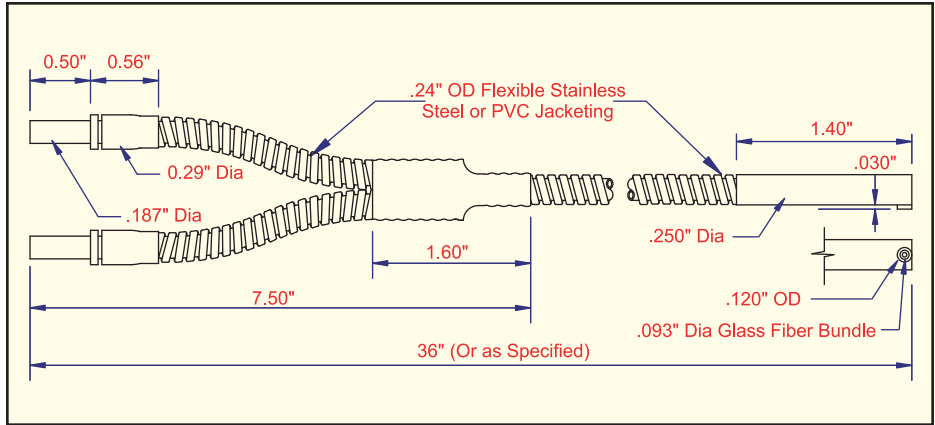

# Glass Bifurcated Light Guides

**Side View, Right Angle Tip  
Stainless Steel Jacket**

MODEL	BUNDLE SIZE
BF-A-36RS	.093"

**PVC Monocoil Jacket**

MODEL	BUNDLE SIZE
BF-A-36RSP	.093"

**Side View, Right Angle  
Threaded, Stainless Steel Jacket**