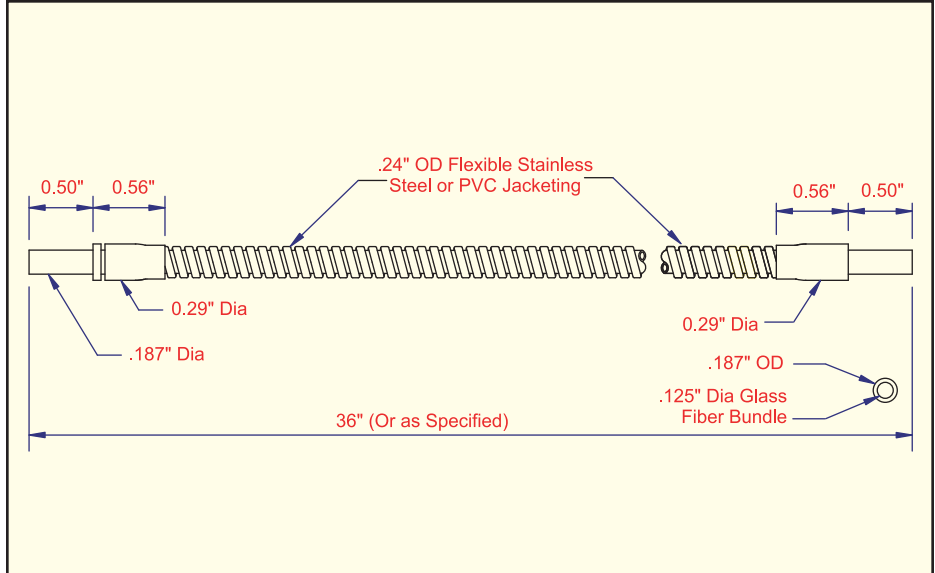

Glass Single Light Guides

Straight Barrel Tip Stainless Steel Jacket

MODEL	BUNDLE SIZE
F-A-36	.125"
F-B-36A	.062"
F-E-36A	.046"

PVC Monocoil Jacket

MODEL	BUNDLE SIZE
F-A-36P	.125"
F-B-36AP	.062"
F-E-36AP	.046"