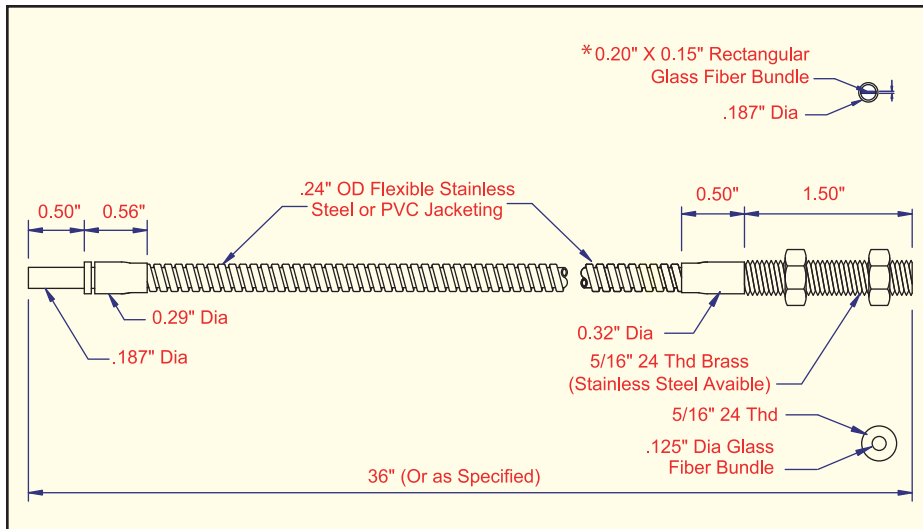

Glass Single Light Guides

Straight Threaded Tip Stainless Steel Jacket

MODEL	BUNDLE SIZE
F-A-36T	.125"
F-B-36T	.062"
F-E-36T	.046"
*F-K-36T	.020" x .15"

PVC Monocoil Jacket

MODEL	BUNDLE SIZE
F-A-36TP	.125"
F-B-36TP	.062"
F-E-36TP	.046"
*F-K-36TP	.020" x .15"