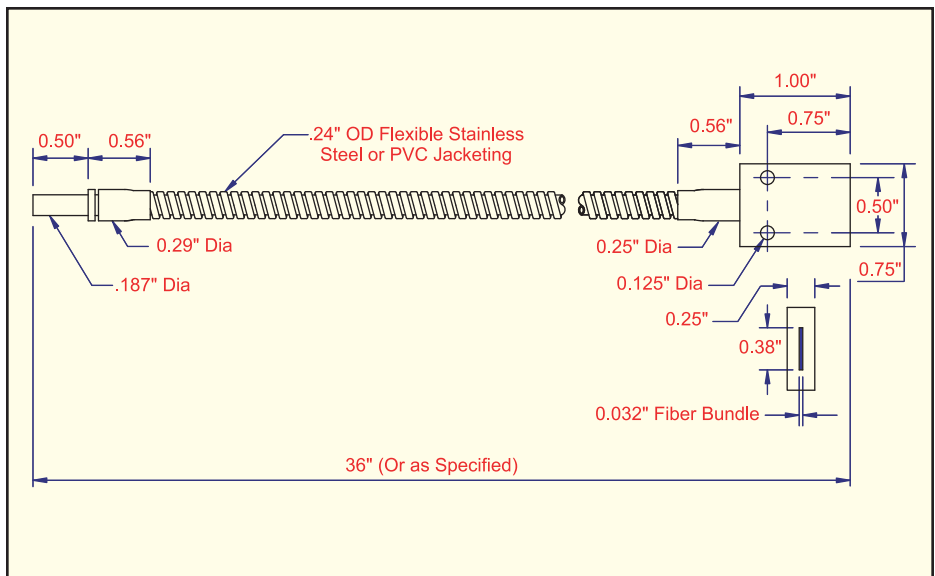

PVC Monocoil Jacket

MODEL BUNDLE SIZE
F-C-36P .032" x .38"