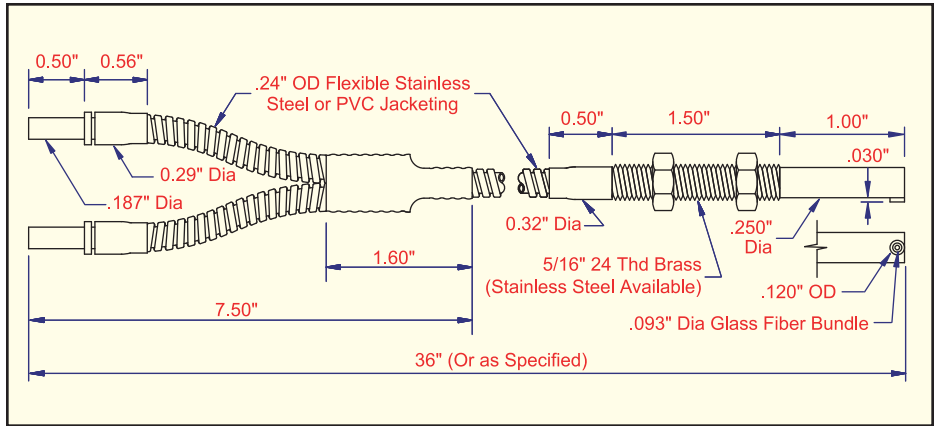

**Side View, Right Angle
Threaded, Stainless Steel Jacket**

MODEL	BUNDLE SIZE
BF-A-36RST	.093"

PVC Monocoil Jacket

MODEL	BUNDLE SIZE
BF-A-36RSTP	.093"