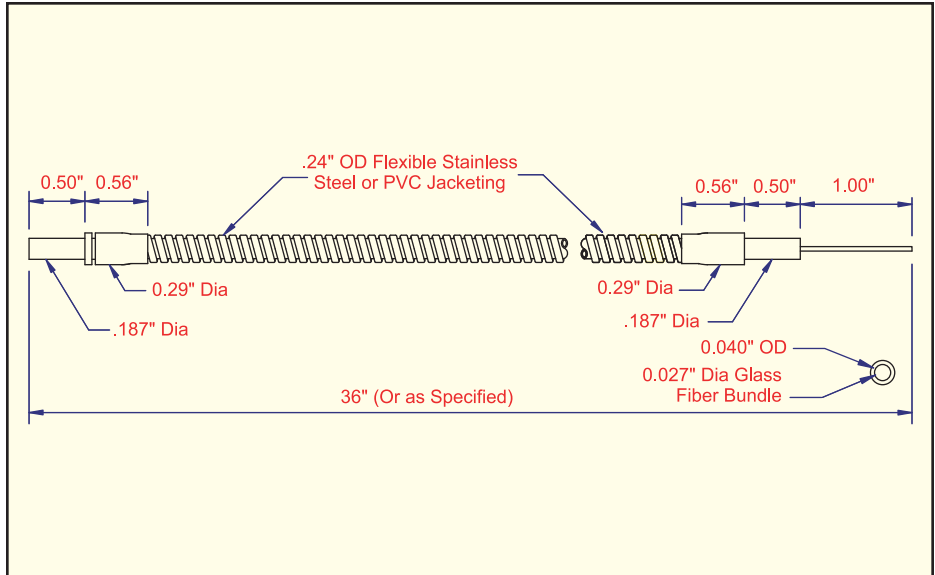

Glass Single Light Guides

Straight Needle Tip Stainless Steel Jacket

MODEL BUNDLE SIZE
F-J-36 .027"

PVC Monocoil Jacket

MODEL BUNDLE SIZE
F-J-36P .027"