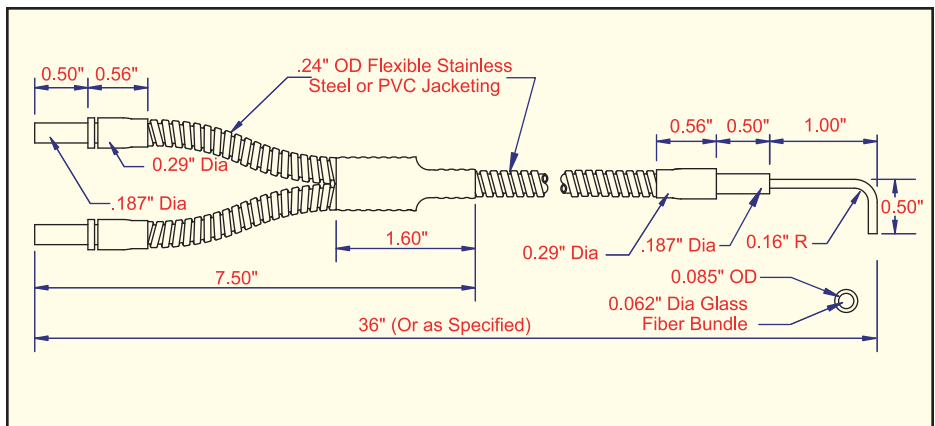

**Right Angle Needle Tip
Stainless Steel Jacket**

MODEL	BUNDLE SIZE
BF-B-36R	.062"

PVC Monocoil Jacket

MODEL	BUNDLE SIZE
BF-B-36RP	.062"