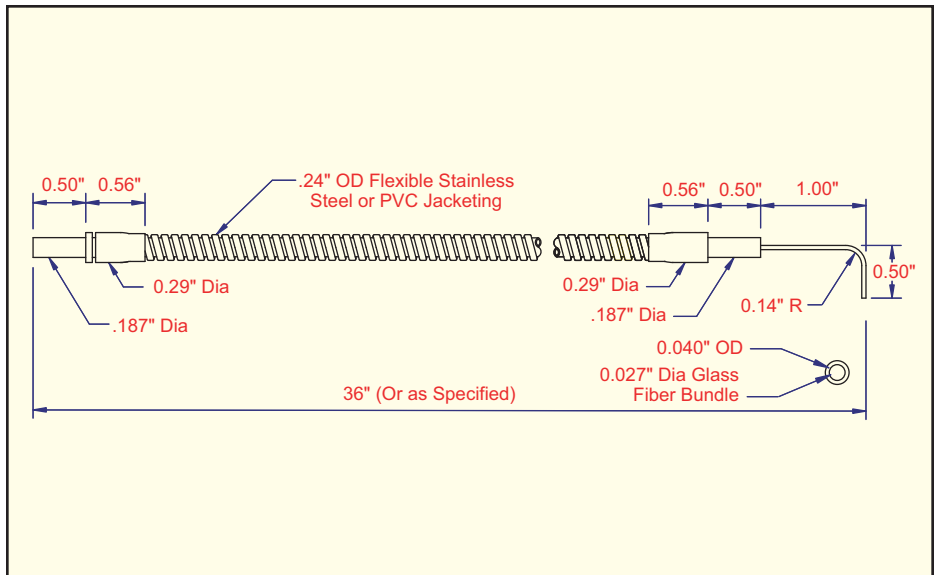

PVC Monocoil Jacket

MODEL BUNDLE SIZE
F-J-36RP .027"