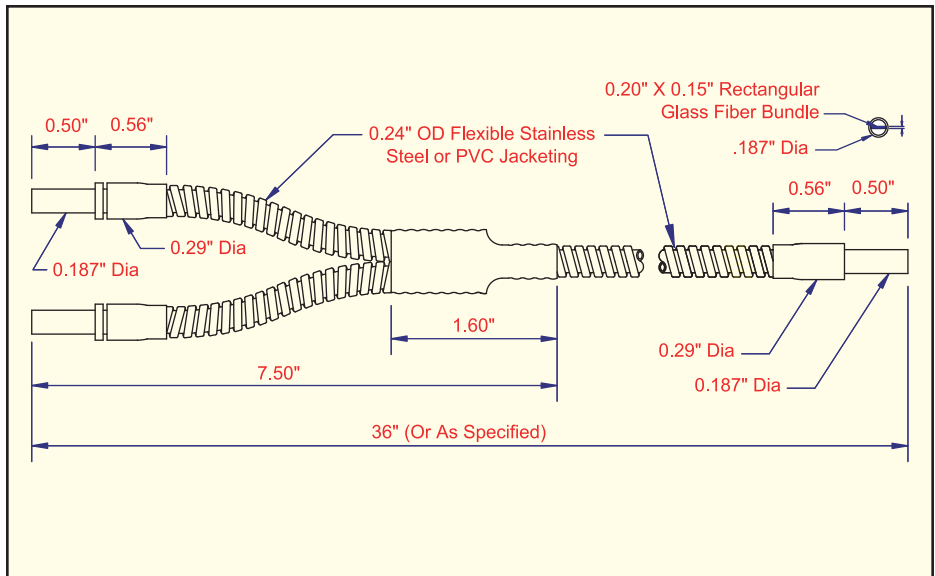

PVC Monocoil Jacket

MODEL BUNDLE SIZE
BF-K-36P .020" x .15"