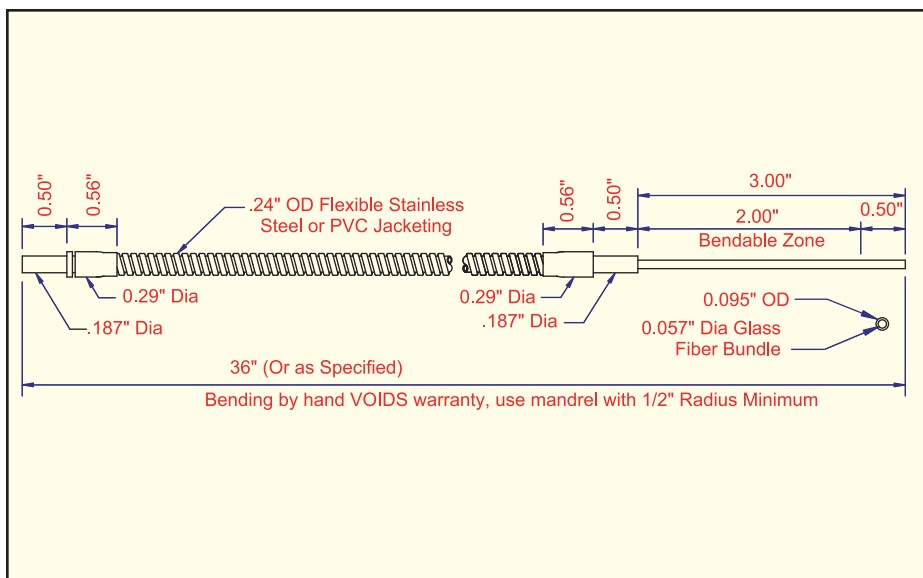

3" Long Bendable Tip Stainless Steel Jacket

MODEL	BUNDLE SIZE
F-L-36B	.057"

PVC Monocoil Jacket

MODEL	BUNDLE SIZE
F-L-36BP	.057"