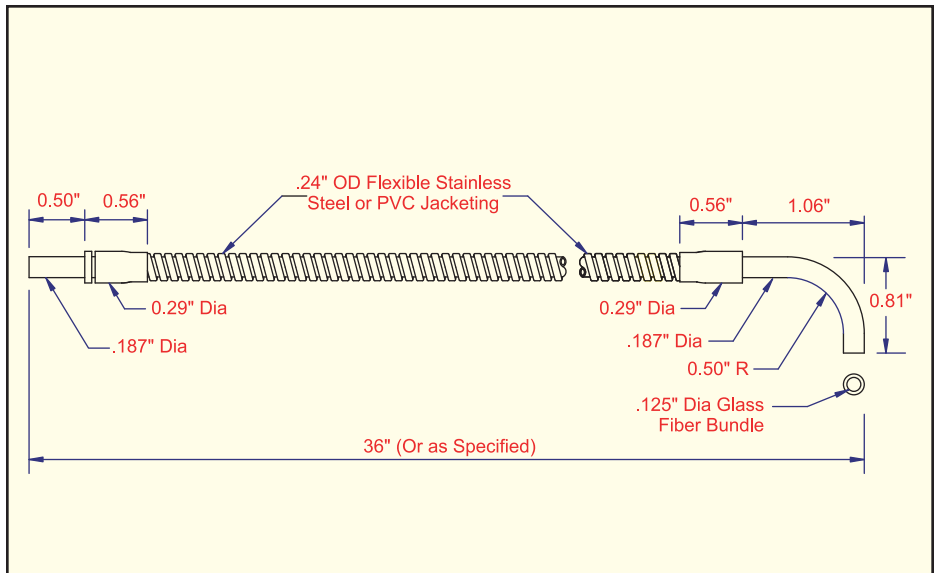

PVC Monocoil Jacket

MODEL	BUNDLE SIZE
F-A-36RP	.125"
F-B-36ARP	.062"
F-E-36ARP	.046"