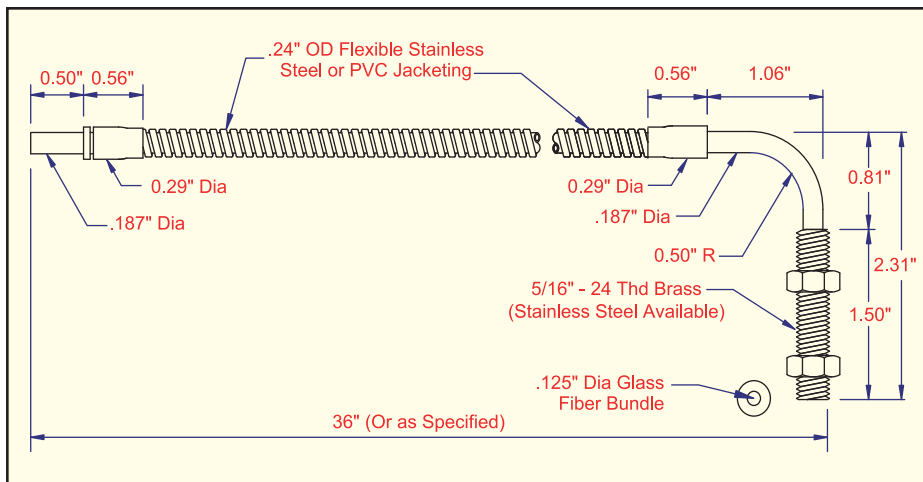

Glass Single Light Guides

Straight Threaded Tip Stainless Steel Jacket

MODEL	BUNDLE SIZE
F-A-36T	.125"
F-B-36T	.062"
F-E-36T	.046"
*F-K-36T	.020" x .15"

PVC Monocoil Jacket

MODEL	BUNDLE SIZE
F-A-36TP	.125"
F-B-36TP	.062"
F-E-36TP	.046"
*F-K-36TP	.020" x .15"

Threaded Tip, then Right Angle Stainless Steel Jacket

MODEL	BUNDLE SIZE
F-A-36TR	.125"
F-B-36TR	.062"
F-E-36TR	.046"

PVC Monocoil Jacket

MODEL	BUNDLE SIZE
F-A-36TRP	.125"
F-B-36TRP	.062"
F-E-36TRP	.046"

Side View, Right Angle Tip Stainless Steel Jacket

MODEL	BUNDLE SIZE
F-A-36RS	.093"

PVC Monocoil Jacket

MODEL	BUNDLE SIZE
F-A-36RSP	.093"

Side View, Right Angle Threaded Stainless Steel Jacket

MODEL	BUNDLE SIZE
F-A-36RST	.093"

PVC Monocoil Jacket

MODEL	BUNDLE SIZE
F-A-36RSTP	.093"