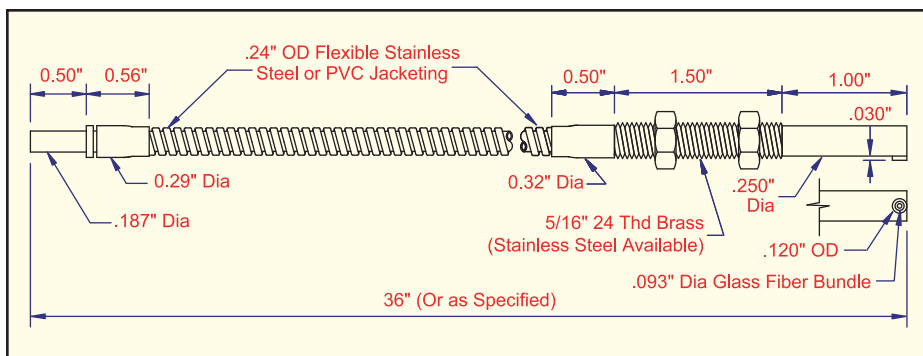

Side View, Right Angle Threaded Stainless Steel Jacket

MODEL	BUNDLE SIZE
F-A-36RST	.093"

PVC Monocoil Jacket

MODEL	BUNDLE SIZE
F-A-36RSTP	.093"