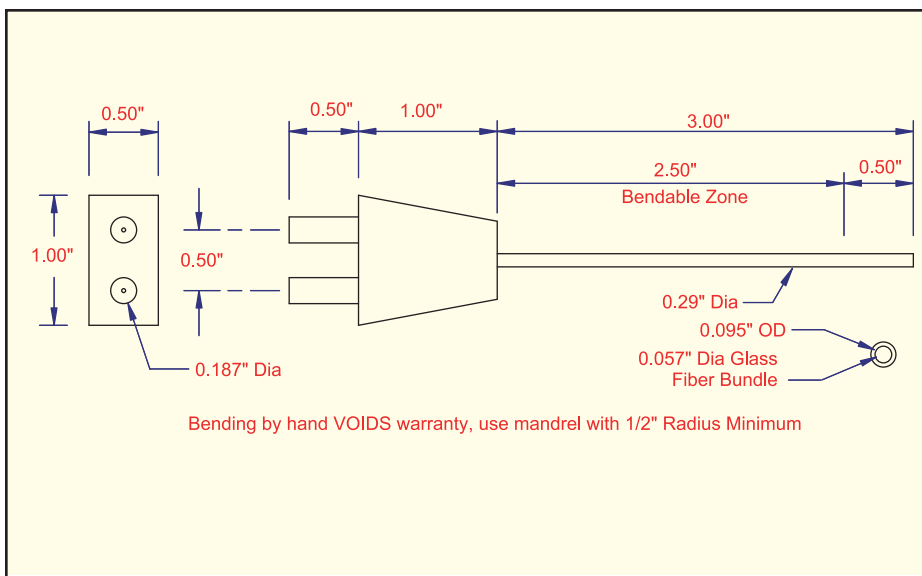

Sensor Adaptor Bendable 3" Tip For use with F1 Optical Block

MODEL BUNDLE SIZE
BF-L-3B .057"