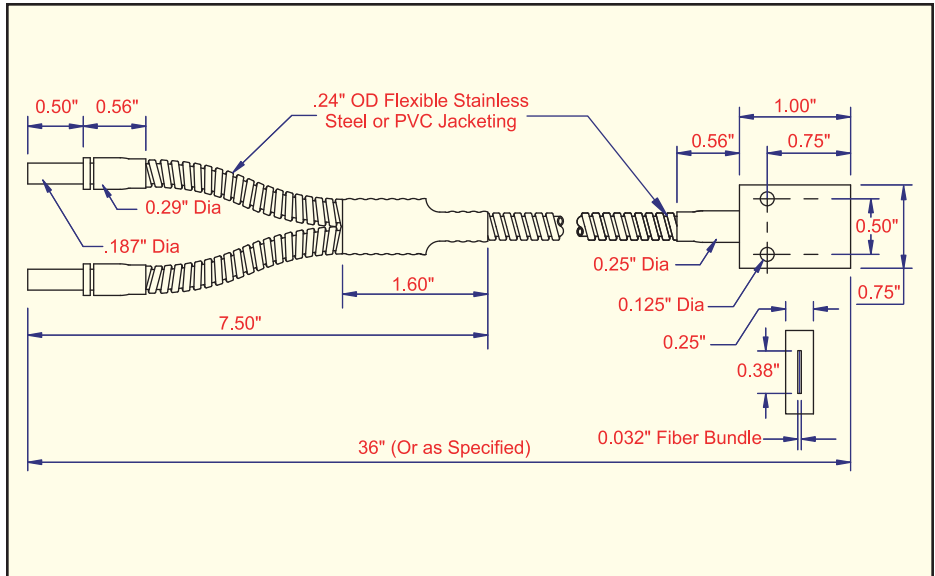

PVC Monocoil Jacket

MODEL BUNDLE SIZE
BF-C-36P .032" x .38"