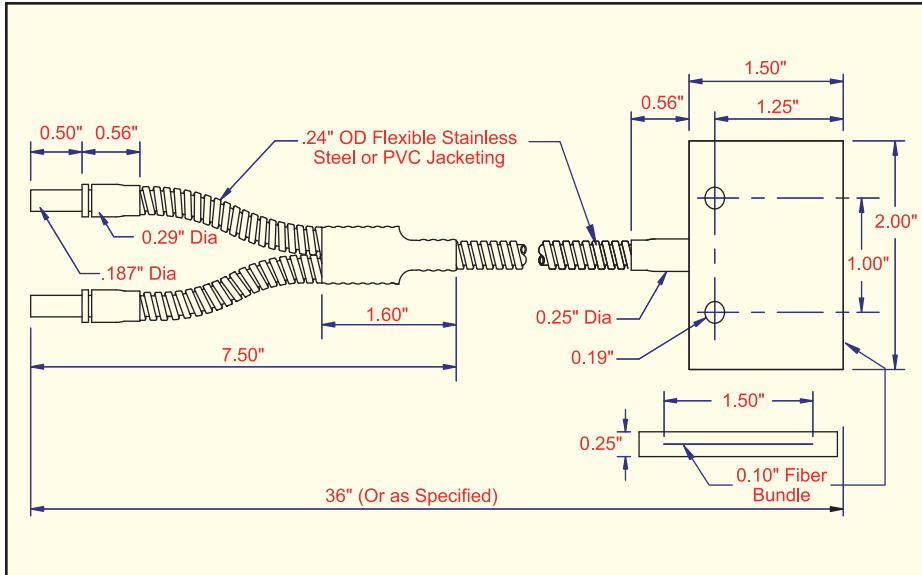

Glass Bifurcated Light Guides