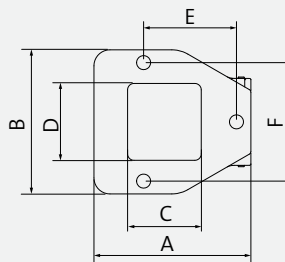

## Product Description

The 90° angled conduit fitting CONFiX FWS is for installation of parallel corrugated cable protection conduits, e.g. in machines, control panels or other electronic enclosures.

The liftable cover is tightly fixed by a hinge. Therefore, the system is fast and easy to install.

## Accessories

CONFIX WS conduits 158 - 159

Type	Internal Thread	Hole Ø [mm]	Size (A × B) [mm]	Cut-out (C × D) [mm]	Drill. Templ. (E × F) [mm]	Order No.	PU
CONFIX FWS-A 16	M16 × 1.5	3 × 4.3 0.118 × 0.169 "	49 × 45 1.929 × 1.772 "	22 × 22.6 0.886 × 0.89 "	29 × 37 1.142 × 1.457 "	■ 31381	10
						■ 31380	
CONFIX FWS-A 20	M20 × 1.5	3 × 4.3 0.118 × 0.169 "	49 × 45 1.929 × 1.772 "	22 × 22.6 0.886 × 0.89 "	29 × 37 1.142 × 1.457 "	■ 31384	10
						■ 31383	
CONFIX FWS-A 25	M25 × 1.5	3 × 6.6 0.118 × 0.26 "	67 × 63 2.638 × 2.48 "	37 × 28 1.457 × 1.102 "	41.5 × 51.5 1.634 × 2.028 "	■ 31387	10
						■ 31386	
CONFIX FWS-A 32	M32 × 1.5	4 × 6.6 0.157 × 0.26 "	85.5 × 76 3.366 × 2.992 "	41.9 × 40 1.65 × 1.575 " r = 20 / 0.787 "	64.5 × 64.5 2.539 × 2.539 "	■ 31390	10
						■ 31389	
CONFIX FWS-A 40	M40 × 1.5	4 × 6.6 0.157 × 0.26 "	97 × 92 3.819 × 3.622 "	48.3 × 48.4 1.902 × 1.906 " r = 24.2 / 0.953 "	79.5 × 79.5 3.13 × 3.13 "	■ 31393	5
						■ 31392	
CONFIX FWS-A 50	M50 × 1.5	4 × 6.6 0.157 × 0.26 "	111.5 × 100.5 4.39 × 3.957 "	53 × 60.5 2.087 × 2.382 " r = 30.25 / 1.91 "	87.5 × 87.5 3.445 × 3.445 "	■ 31396	5
						■ 31395	