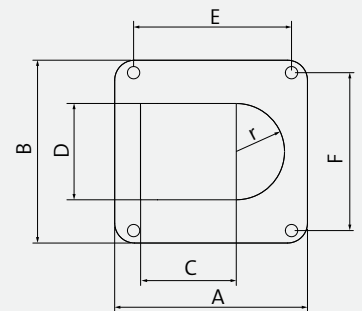

## Accessories

CONFIX WS conduits 158 - 159

Type	Internal Thread	Hole Ø [mm]	Size (A × B) [mm]	Cut-out (C × D) [mm]	Drill. Templ. (E × F) [mm]	Order No.	PU
CONFIX FWS-A 16	M16 × 1.5	3 × 4.3 0.118 × 0.169 "	49 × 45 1.929 × 1.772 "	22 × 22.6 0.886 × 0.89 "	29 × 37 1.142 × 1.457 "	■ 31381	10
						■ 31380	
CONFIX FWS-A 20	M20 × 1.5	3 × 4.3 0.118 × 0.169 "	49 × 45 1.929 × 1.772 "	22 × 22.6 0.886 × 0.89 "	29 × 37 1.142 × 1.457 "	■ 31384	10
						■ 31383	
CONFIX FWS-A 25	M25 × 1.5	3 × 6.6 0.118 × 0.26 "	67 × 63 2.638 × 2.48 "	37 × 28 1.457 × 1.102 "	41.5 × 51.5 1.634 × 2.028 "	■ 31387	10
						■ 31386	
CONFIX FWS-A 32	M32 × 1.5	4 × 6.6 0.157 × 0.26 "	85.5 × 76 3.366 × 2.992 "	41.9 × 40 1.65 × 1.575 " r = 20 / 0.787 "	64.5 × 64.5 2.539 × 2.539 "	■ 31390	10
						■ 31389	
CONFIX FWS-A 40	M40 × 1.5	4 × 6.6 0.157 × 0.26 "	97 × 92 3.819 × 3.622 "	48.3 × 48.4 1.902 × 1.906 " r = 24.2 / 0.953 "	79.5 × 79.5 3.13 × 3.13 "	■ 31393	5
						■ 31392	
CONFIX FWS-A 50	M50 × 1.5	4 × 6.6 0.157 × 0.26 "	111.5 × 100.5 4.39 × 3.957 "	53 × 60.5 2.087 × 2.382 " r = 30.25 / 1.91 "	87.5 × 87.5 3.445 × 3.445 "	■ 31396	5
						■ 31395	

Size / Drilling template FWS-A 16 to 25

Size / Drilling template FWS-A 32 to 50