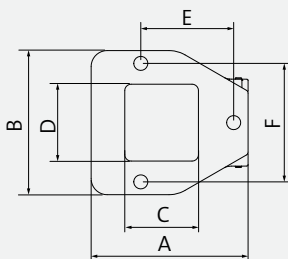

Size / Drilling template
FWS-B 11 to 21