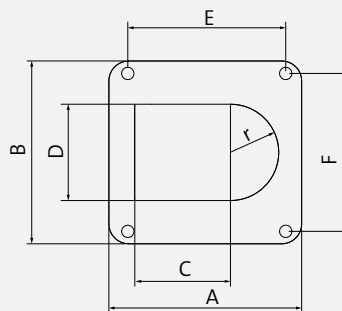

Size / Drilling template
FWS-B 29 to 48

* For parallel corrugated cable protection conduit with dimension (NW)