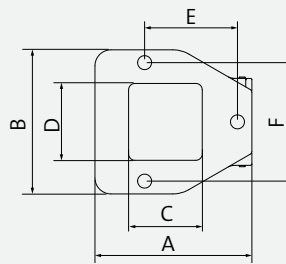

CONFIX FWS-A

Bulkhead Fittings for Conduit Screw Connections

Metric internal thread for conduit screw connections

Product Description

The 90° angled conduit fitting CONFiX FWS is for installation of parallel corrugated cable protection conduits, e.g. in machines, control panels or other electronic enclosures.

The liftable cover is tightly fixed by a hinge. Therefore, the system is fast and easy to install.

CONFIX FWS is offered in the following versions:

CONFIX FWS-A with metric internal thread M16 to M50

CONFIX FWS-B with a grooved conduit clip for types with sizes NW 13, 17, 23, 29, 37 and 50.

The available colors are gray (RAL 7011) and black (RAL 9005).

Accessories

CONFIX WS conduits 158 - 159

Type	Internal Thread	Hole Ø [mm]	Size (A × B) [mm]	Cut-out (C × D) [mm]	Drill. Templ. (E × F) [mm]	Order No.	PU
CONFIX FWS-A 16	M16 × 1.5	3 × 4.3 0.118 × 0.169 "	49 × 45 1.929 × 1.772 "	22 × 22.6 0.886 × 0.89 "	29 × 37 1.142 × 1.457 "	■ 31381	10
						■ 31380	
CONFIX FWS-A 20	M20 × 1.5	3 × 4.3 0.118 × 0.169 "	49 × 45 1.929 × 1.772 "	22 × 22.6 0.886 × 0.89 "	29 × 37 1.142 × 1.457 "	■ 31384	10
						■ 31383	
CONFIX FWS-A 25	M25 × 1.5	3 × 6.6 0.118 × 0.26 "	67 × 63 2.638 × 2.48 "	37 × 28 1.457 × 1.102 "	41.5 × 51.5 1.634 × 2.028 "	■ 31387	10
						■ 31386	
CONFIX FWS-A 32	M32 × 1.5	4 × 6.6 0.157 × 0.26 "	85.5 × 76 3.366 × 2.992 "	41.9 × 40 1.65 × 1.575 " r = 20 / 0.787 "	64.5 × 64.5 2.539 × 2.539 "	■ 31390	10
						■ 31389	
CONFIX FWS-A 40	M40 × 1.5	4 × 6.6 0.157 × 0.26 "	97 × 92 3.819 × 3.622 "	48.3 × 48.4 1.902 × 1.906 " r = 24.2 / 0.953 "	79.5 × 79.5 3.13 × 3.13 "	■ 31393	5
						■ 31392	
CONFIX FWS-A 50	M50 × 1.5	4 × 6.6 0.157 × 0.26 "	111.5 × 100.5 4.39 × 3.957 "	53 × 60.5 2.087 × 2.382 " r = 30.25 / 1.91 "	87.5 × 87.5 3.445 × 3.445 "	■ 31396	5
						■ 31395	