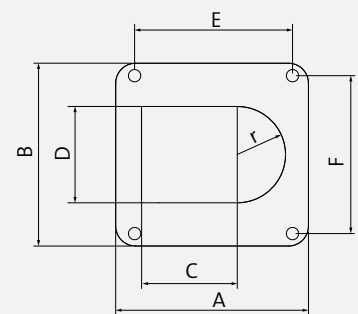

Size / Drilling template FWS-A 32 to 50