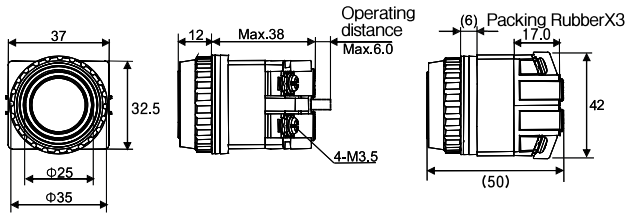

	Style	Operation	Part Number
Push button		Momentary	B30-21①
		Momentary Illuminated	B30-27①
Half guarded Push button		Momentary	B30-21①-EG
Maintained Selector switch		2 Step Knob	B30-41S
		2 Step long lever	B30-41L
		3 Step Knob	B30-51S
		3 Step long lever	B30-51L
Maintained Key Selector		2 Step	B30-61K
		3 Step	B30-71K
Mushroom 45mm head		Momentary	B30-21①-N40
Halfmoon guard 65mm Head		Momentary	B30-21①-C65

	Style	Operation	Part Number
Extended 65mm Head		Momentary	B30-21①-H65
Full guard 65mm Head		Momentary	B30-21①-F65
Mushroom 65mm Head		Momentary	B30-21①-N65
EN418 Safety Lock E-stop switch		Turn to release	B30-81L
Water proof E-stop switch		Turn to release	B30-81A
E-stop switch		Turn to release	B30-81R

* ① (Head color) = R: Red, Y: Yellow, G: Green, B: Blue, W: White

Dimensions

Unit: mm

Push Buttons

Illuminated Push Buttons

E-Stop Switches

E-Stop Switches (water proof)/ Latch Type E-Stop Switches

Selector Switches