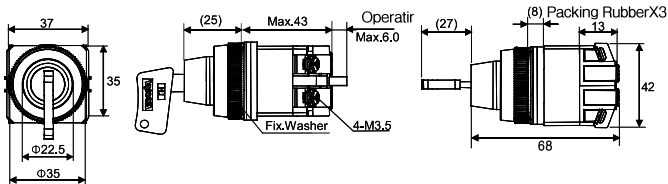

Key Switches