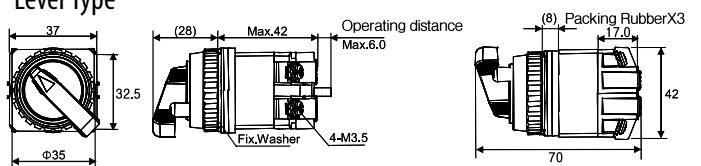

Dimensions

Unit: mm

Push Buttons

Illuminated Push Buttons

E-Stop Switches

E-Stop Switches (water proof)/ Latch Type E-Stop Switches

Selector Switches

Knob Type

Lever Type

Key Switches

Mushroom Push Buttons

65mm Metal Guarded Head Push Buttons

Halfmoon Guard

Full Guard

Extended head