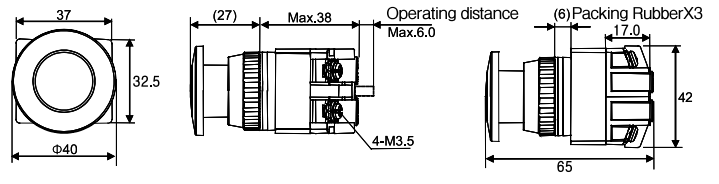

Mushroom Push Buttons