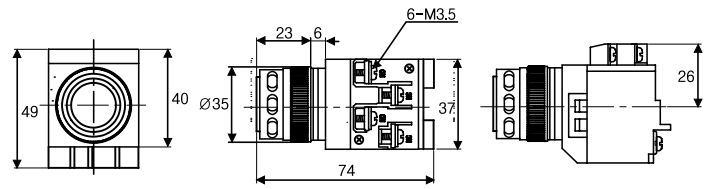

* ① (Head color) = R: Red, Y: Yellow, G: Green, B: Blue, W: White

Dimensions

Unit: mm

Push Buttons

Illuminated Push Buttons

E-Stop Switches

E-Stop Switches (water proof)/ Latch Type E-Stop Switches

Selector Switches