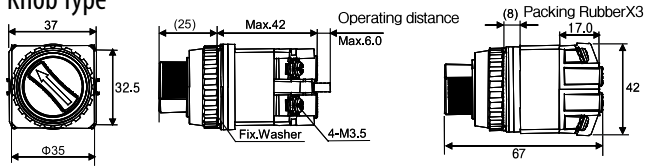

Selector Switches

Knob Type