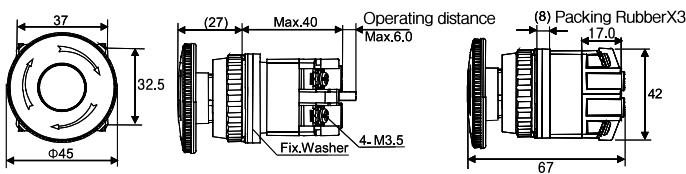

* ① (Head color) = R: Red, Y: Yellow, G: Green, B: Blue, W: White

Dimensions

Unit: mm

Push Buttons

Illuminated Push Buttons

E-Stop Switches

E-Stop Switches (water proof)/ Latch Type E-Stop Switches

Selector Switches