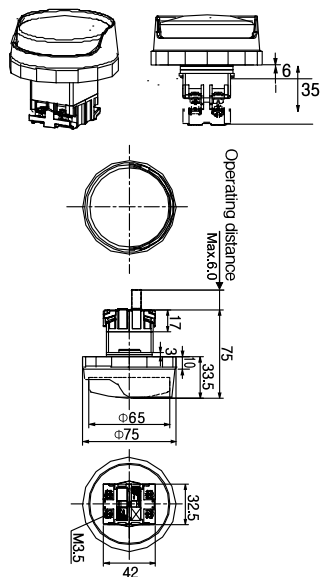

	Style	Operation	Part Number
Extended 65mm Head		Momentary	B30-21①-H65
Full guard 65mm Head		Momentary	B30-21①-F65
Mushroom 65mm Head		Momentary	B30-21①-N65
EN418 Safety Lock E-stop switch		Turn to release	B30-81L
Water proof E-stop switch		Turn to release	B30-81A
E-stop switch		Turn to release	B30-81R

* ① (Head color) = R: Red, Y: Yellow, G: Green, B: Blue, W: White

Dimensions

Unit: mm

Push Buttons

Illuminated Push Buttons

E-Stop Switches

E-Stop Switches (water proof)/ Latch Type E-Stop Switches

Selector Switches

Knob Type

Lever Type

Key Switches

Mushroom Push Buttons

65mm Metal Guarded Head Push Buttons

Halfmoon Guard

Full Guard

Extended head