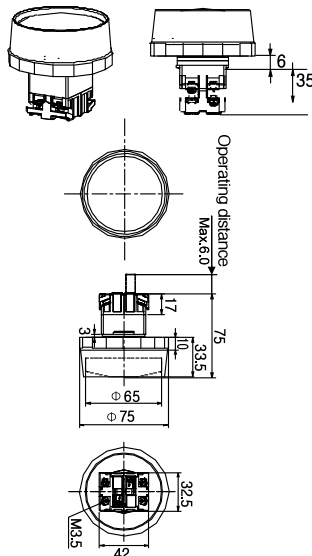

	Style	Operation	Part Number
Extended 65mm Head		Momentary	B30-21①-H65
Full guard 65mm Head		Momentary	B30-21①-F65
Mushroom 65mm Head		Momentary	B30-21①-N65
EN418 Safety Lock E-stop switch		Turn to release	B30-81L
Water proof E-stop switch		Turn to release	B30-81A
E-stop switch		Turn to release	B30-81R

* ① (Head color) = R: Red, Y: Yellow, G: Green, B: Blue, W: White

Dimensions

Unit: mm

Push Buttons

Illuminated Push Buttons

E-Stop Switches

E-Stop Switches (water proof)/ Latch Type E-Stop Switches

Selector Switches

Knob Type

Lever Type

Key Switches

Mushroom Push Buttons

65mm Metal Guarded Head Push Buttons

Halfmoon Guard

Full Guard

Extended head