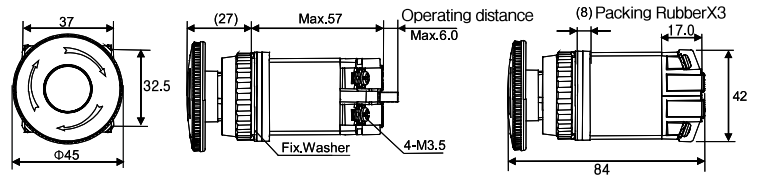

* ① (Head color) = R: Red, Y: Yellow, G: Green, B: Blue, W: White

Dimensions

Unit: mm

Push Buttons

Illuminated Push Buttons

E-Stop Switches

E-Stop Switches (water proof)/ Latch Type E-Stop Switches

Selector Switches